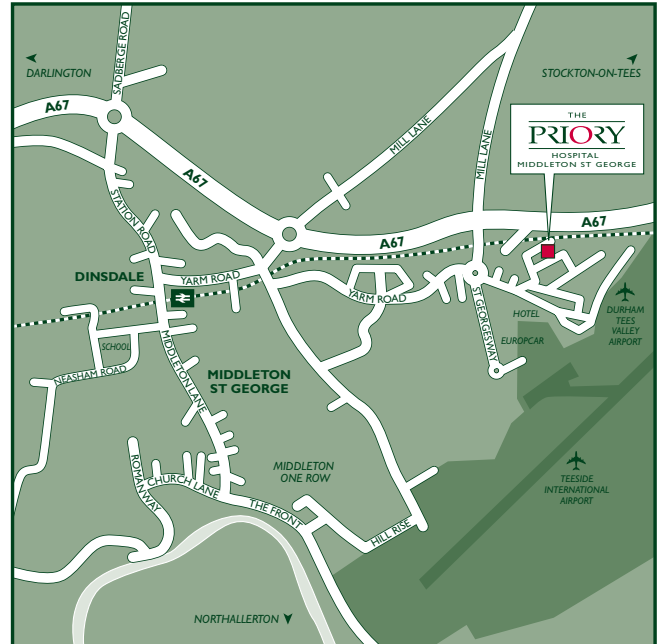

THE
PRIORY
 HOSPITAL
 MIDDLETON ST GEORGE

Finding your way to the Priory Hospital Middleton St George

By Car:

From the A19 Northbound

Leave the A19 at the junction with the A67 and continue through Yarm and bear left in Eaglescliffe towards Teesside international Airport and Darlington. When passing the 'Welcome to Teesside International Airport' sign, follow the road towards the airport before taking the left fork which leads to the Priory Hospital Middleton St George.

From the A19 Southbound

Leave the A19 at the junction with the A66 and join the A66 towards Darlington. Turn left into village of Longnewton and left again into Mill Lane which leads to a roundabout junction with the A67. The airport complex is straight over at the roundabout.

When passing the 'Welcome to Teesside International Airport' sign, follow the road towards the airport before taking the left fork which leads to the Priory Hospital Middleton St George.

On arrival you will find ample car parking. Please head for Park Hall main office and report to reception.

By Train:

Teesside Airport Railway is 0.9 miles from the hospital and is a 10 to 15 minute walk.

The nearest main line station is Darlington which is on the East coast main line and approximately 5 miles from the hospital.