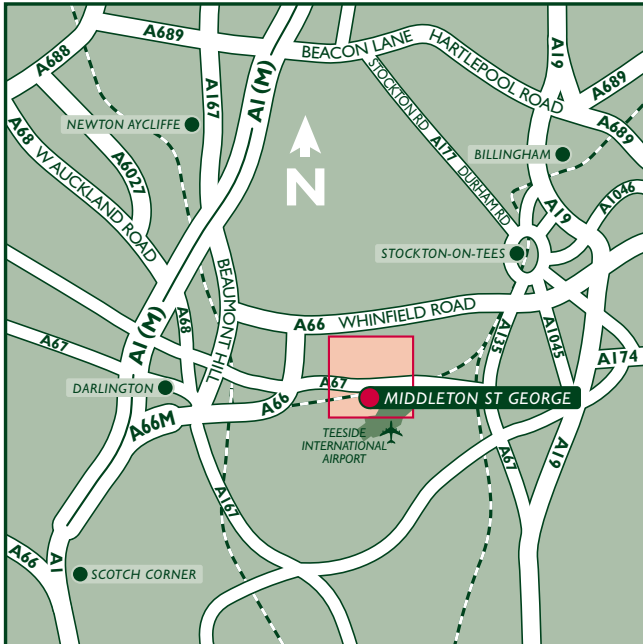

THE
PRIORY
 HOSPITAL
 MIDDLETON ST GEORGE

Finding your way to the Priory Hospital Middleton St George

By Car:

From the A19 Northbound

Leave the A19 at the junction with the A67 and continue through Yarm and bear left in Eaglescliffe towards Teesside international Airport and Darlington. When passing the 'Welcome to Teesside International Airport' sign, follow the road towards the airport before taking the left fork which leads to the Priory Hospital Middleton St George.

From the A19 Southbound

Leave the A19 at the junction with the A66 and join the A66 towards Darlington. Turn left into village of Longnewton and left again into Mill Lane which leads to a roundabout junction with the A67. The airport complex is straight over at the roundabout.

When passing the 'Welcome to Teesside International Airport' sign, follow the road towards the airport before taking the left fork which leads to the Priory Hospital Middleton St George.

On arrival you will find ample car parking. Please head for Park Hall main office and report to reception.

By Bus:

A local bus service, number 12 (Hurworth-Darlington-Trees Park Village/DTV Airport), runs from Darlington town centre, the railway station and the airport.