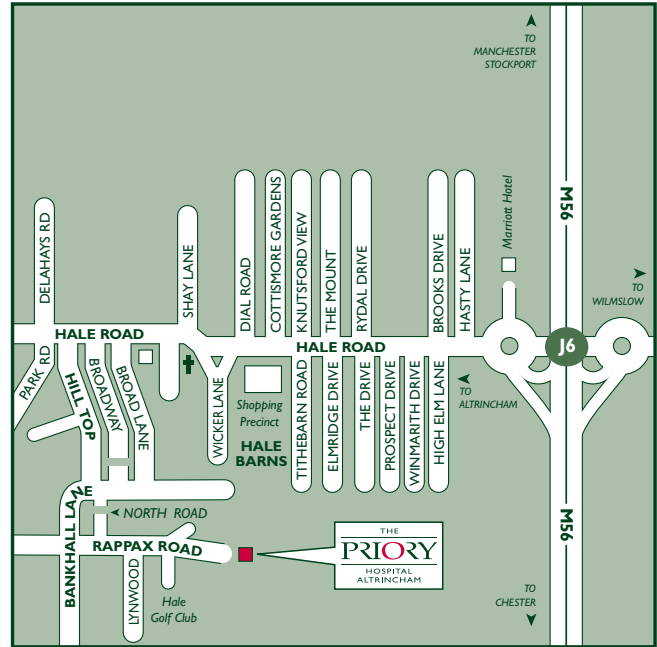

THE
PRIORY
 HOSPITAL
 ALTRINCHAM

Finding your way to the Priory Hospital Altrincham

- Exit the M56 at Junction 6. Take the A538 towards Altrincham passing through Hale Barns.
- After passing St Ambrose Playing Fields on the left, take the 3rd left into Hill Top.
- Continue to the end and turn right onto Bankhall Lane, and then 1st left into Rappax Road.
- The hospital is at the end of Rappax Road.