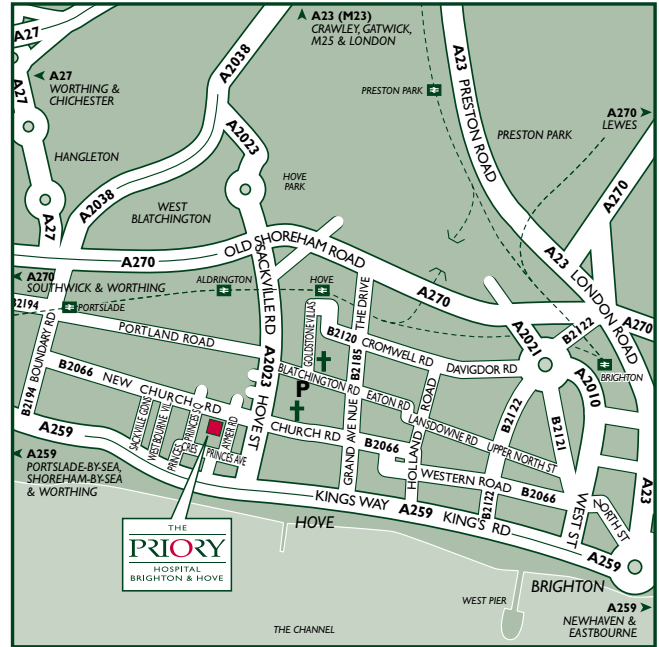

THE
PRIORY
 HOSPITAL
 BRIGHTON & HOVE

Finding your way to the Priory Hospital Brighton and Hove

By Car: The Priory Hospital Brighton and Hove is conveniently situated on the junction of the B2066 New Church Road and Aymer Road. This is near the centre of Hove just off the A2023, about 2 miles south of the A27/West Hove junction with the A2023.

Parking: Limited pay parking is available in adjacent streets.

By Train: Hove Station is approximately $\frac{3}{4}$ mile to the North East of the hospital via Goldstone Villas, Blatchington Road, Sackville Road and New Church Road.