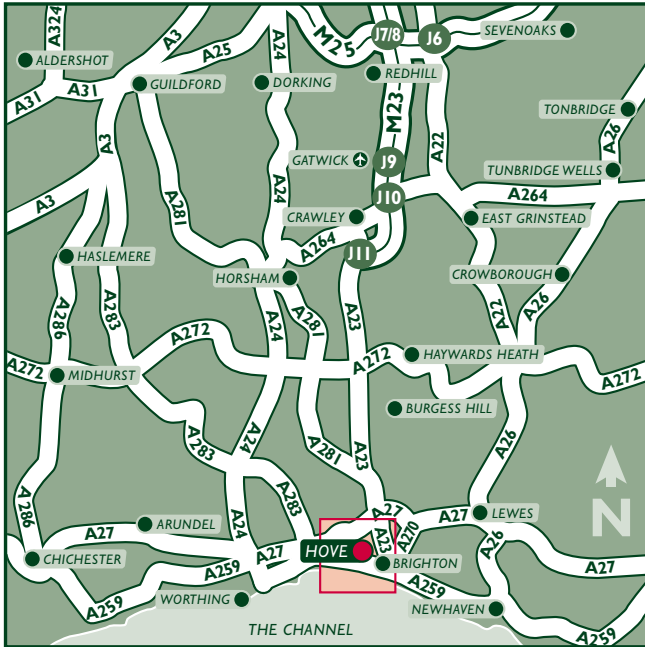

THE
PRIORY
 HOSPITAL
 BRIGHTON & HOVE

Finding your way to the Priory Hospital Brighton and Hove

By Car: The Priory Hospital Brighton and Hove is conveniently situated on the junction of the B2066 New Church Road and Aymer Road. This is near the centre of Hove just off the A2023, about 2 miles south of the A27/West Hove junction with the A2023.

Parking: Limited pay parking is available in adjacent streets.

By Train: Hove Station is approximately $\frac{3}{4}$ mile to the North East of the hospital via Goldstone Villas, Blatchington Road, Sackville Road and New Church Road.