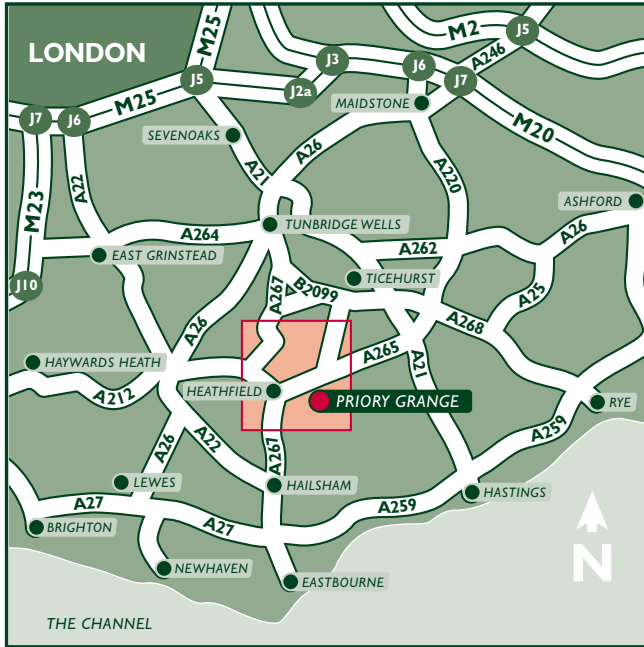

THE  
**PRIORY**  
 GRANGE  
 HEATHFIELD

## Finding your way to the Priory Grange Heathfield

**M25:** Leave at Junction 5 on the A21 to Sevenoaks and Hastings. Take right turn at Hurst Green on A265 to Lewes. Go through Burwash Weald and the Priory Grange Heathfield is on the left hand side down the hill.

**Hastings:** Follow A21. Take left turn at Hurst Green on A265 to Lewes. Go through Burwash Weald and the Priory Grange is on the left hand side down the hill.

**Eastbourne:** Follow A22 to Horsebridge, then A267. At Horam fork right on B2203. Turn right on to the A265 and drive through Broad Oak. The Priory Grange Heathfield is on the right hand side up the hill.