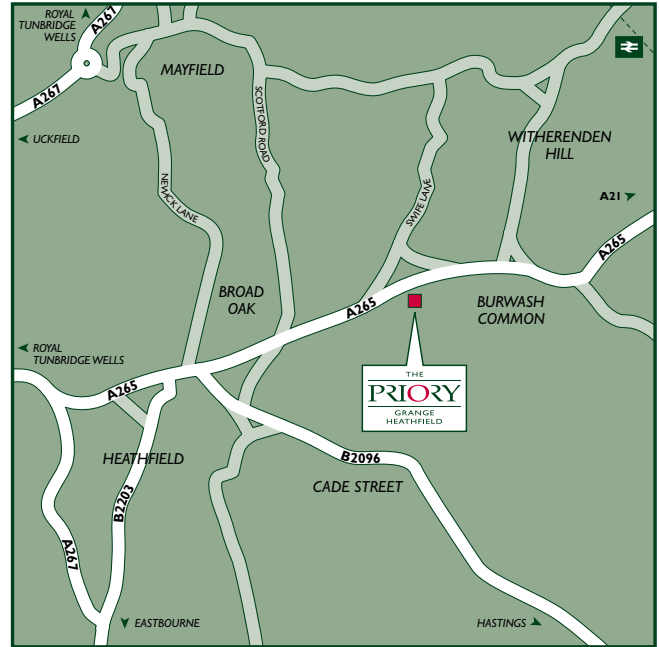

THE  
**PRIORY**  
 GRANGE  
 HEATHFIELD

## Finding your way to the Priory Grange Heathfield

**M25:** Leave at Junction 5 on the A21 to Sevenoaks and Hastings. Take right turn at Hurst Green on A265 to Lewes. Go through Burwash Weald and the Priory Grange Heathfield is on the left hand side down the hill.

**Hastings:** Follow A21. Take left turn at Hurst Green on A265 to Lewes. Go through Burwash Weald and the Priory Grange is on the left hand side down the hill.

**Eastbourne:** Follow A22 to Horsebridge, then A267. At Horam fork right on B2203. Turn right on to the A265 and drive through Broad Oak. The Priory Grange Heathfield is on the right hand side up the hill.