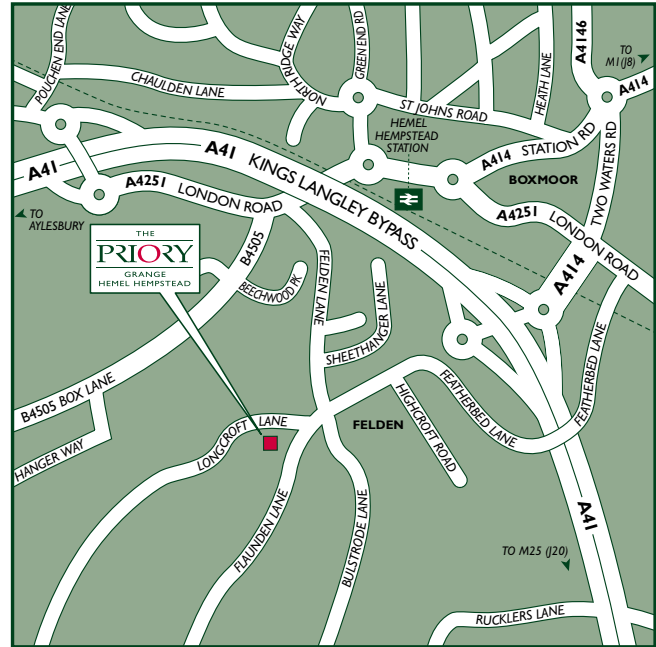

THE
PRIORY
 GRANGE
 HEMEL HEMPSTEAD

Finding your way to the Priory Grange Hemel Hempstead

By Train: London Euston to Hemel Hempstead Station.
 Then by taxi.
 Rainbow Cars 01442 252 588.
 Corporate Cars Hemel Ltd 01442 232 353.

M1: Exit at Junction 8, take the A414 to Hemel Hempstead. At the multi-roundabout, exit at the 3rd left roundabout following signs for 'station' (A4251). At next roundabout turn right (A4251). After the station take the 3rd left into Felden Lane (before traffic lights). At top of lane, bear right and right again into Longcroft Lane. The Priory Grange Hemel Hempstead is the 2nd building on your left.

M25: Leave at Junction 20 taking the A41 Hemel bypass. Turn off at the 2nd exit, taking the A4251 towards Boxmoor. Immediately past Box Lane traffic lights, turn right into Felden Lane. At top of lane, bear right into Felden Lane. At top of lane, bear right, and right again into Longcroft Lane. The Priory Grange Hemel Hempstead is the 2nd building on your left.