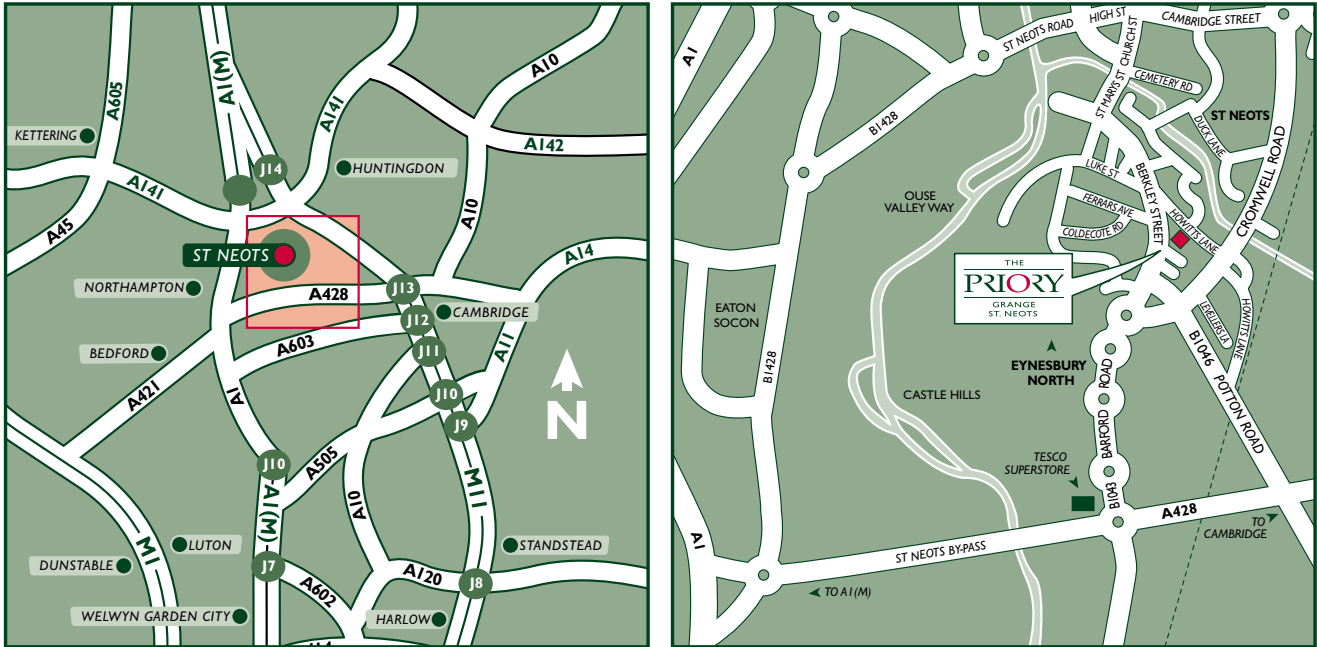

THE
PRIORY
GRANGE
ST. NEOTS

Finding your way to the Priory Grange St Neots

From A1 take A428 to Cambridge. Follow signs for St Neots. At Tesco roundabout (Tesco Superstore on left) turn left onto B1043 Barford Road. At roundabout continue straight over into Berkley Street. Take 3rd turning on right into Howitts Lane. The entrance to Priory St Neots will be found on your right hand side.